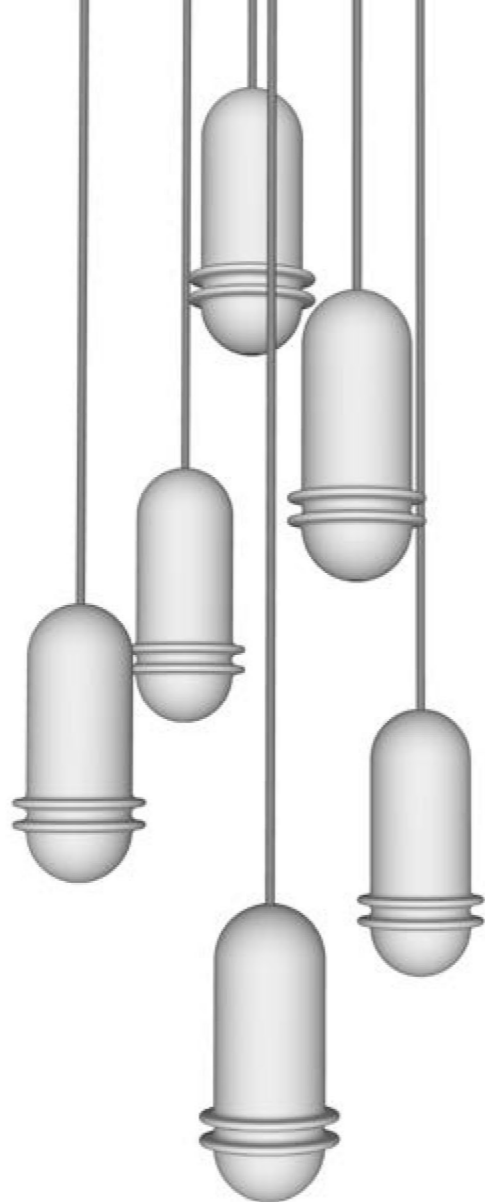

HYDRA

VITAMINE

FROSTED HAND-BLOWN GLASS PENDANT.

One size only: h. 26,5 - ø 12,5 cm.
Additional inner light can be used with this model (see page 139).

HYDRA

VITAMINE METAL

METALLIZED HAND-BLOWN GLASS PENDANT.

One size only: h. 26,5 - ø 12,5 cm.

Additional inner light can be used with this model (see page 139).